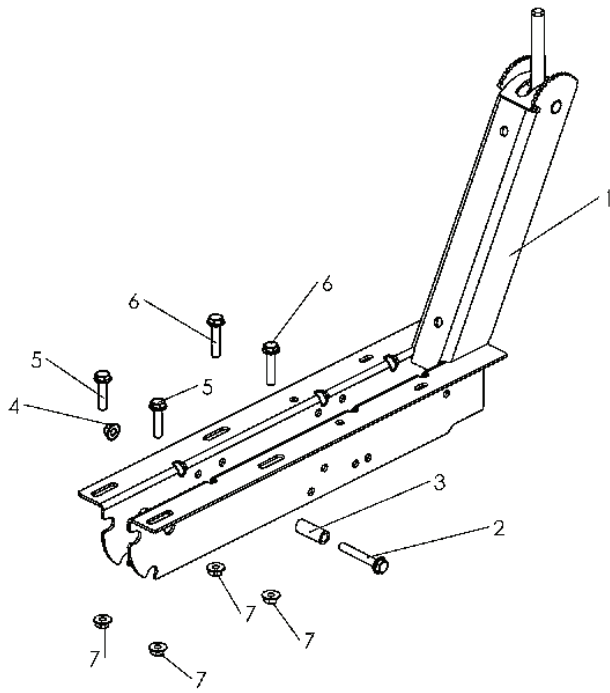

REF.	ART. NR	ARTIKELBESKRIVNING	ANMÄRKNING	KIT
1	590213101	RAM	FRAME GREY 627	2
2	575361601	SCREW	SCREW H 8X55 Z NOTCHED SHOULDER	1
3	575361001	DISTANSBRICKA	SPACER 14X9X35 z	1
4	586721001	MUTTER	SCREW BDR HM8 SMOOTH BASE	1
5	544207301	SCREW	SCREW H 8x35 Z NOTCHED SHOULDER	2
6	519653413	SCREW	SCREW H M8X40 Z NOTCHED SHOULDER	2
7	519653430	MUTTER	NUT H M8 Z NOTCHED SHOULDER	4