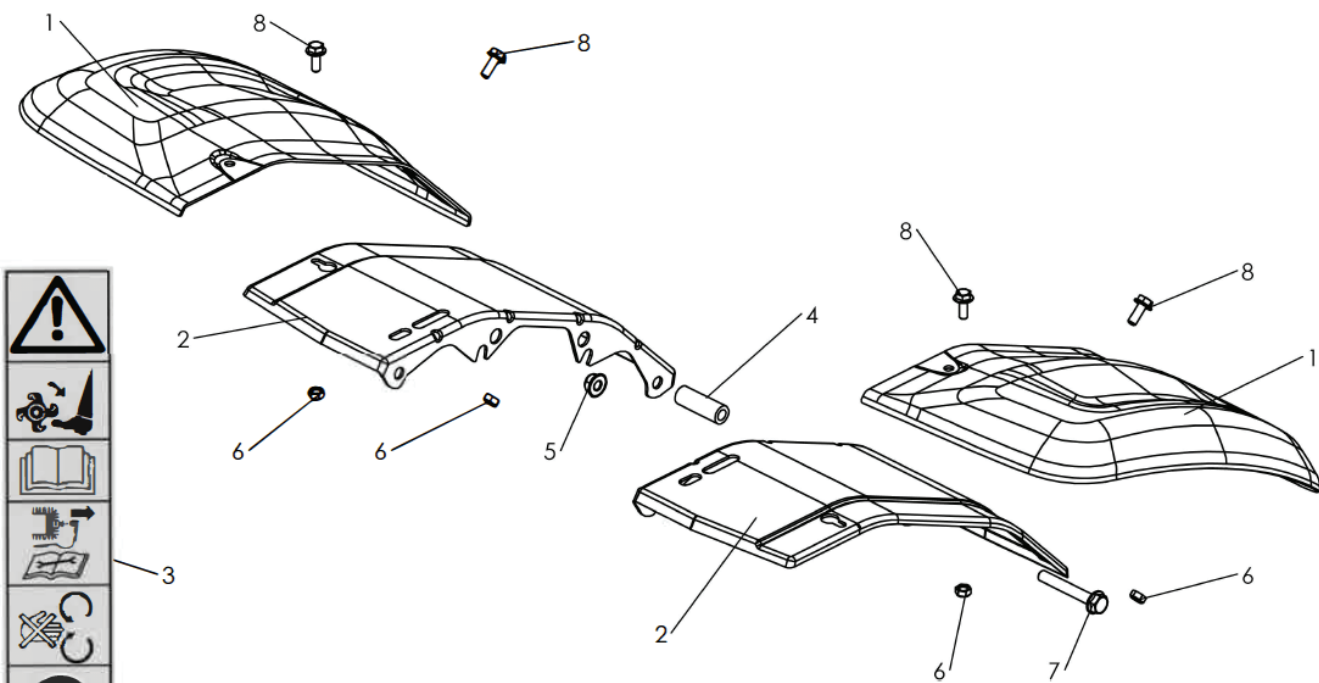

3

---

REF.	ART. NR	ARTIKELBESKRIVNING	ANMÄRKNING	KIT
1	590171001	SKYDD	ADDITIONAL TINE GUARD ORANGE	2
2	590171101	SKYDD	TINE GUARD GREY 627	2
3	587995501	ETIKETT	STICKER SECURITY	1
4	590171201	DISTANSBRICKA	SPACER 8.2X14X41	1
5	586721001	MUTTER	SCREW BDR HM8 SMOOTH BASE	1
6	732261601	MUTTER	BLOCKING NUT M 6	4
7	575361601	SCREW	SCREW H 8X55 Z NOTCHED SHOULDER	1
8	519653435	SCREW	SCREW HM 6X16 NOTCHED SHOULDER	4